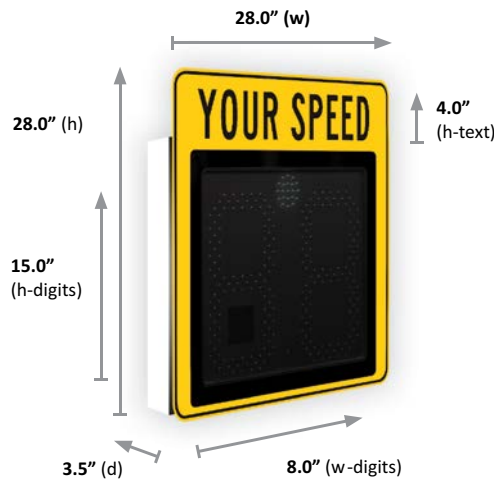

Feature	Specifications
Dimensions	
Digits	15"(h) x 8"(w), 112 LEDs per digit
Text	Full size: Letters 6.0"(h) spell "YOUR SPEED" fixed message, 2 lines; Compact size: Letters 4.0" (h) spell "YOUR SPEED" fixed message, 1 line
Unit Alone	21.5"(h) x 26"(w) x 3.5"(d)
Unit with "YOUR SPEED" Sign Mounted	Full size: 40.0"(h) x 30.0"(w) x 3.5"(d); Compact size: 28.0"(h) x 28.0"(w) x 3.5"(d)
Sign Weight (unit alone, without "YOUR SPEED" sign)	
AC Powered	24 lb.
4 Cell Battery Powered Model	24 lb.
Solar Powered Model	24 lb. (not including solar panel or bracket)
General Specifications	
Operating Temperatures F° (C°)	-40° (-40°) to 185° (85°)
Speed Units	Miles per hour (mph) or kilometers per hour (km/h)
Faceplate	Yellow or white high-intensity prismatic reflective sheeting on sign face with black colored text. MUTCD approved colors and format.
Bashplate	Aluminum, 0.1875"
Communications	Bluetooth (standard), GSM/GPRS (optional, for use with SafeFace Cloud)
Programming	SafeFace Pro sign management software, SafeFace Cloud remote sign management, 24/7 365 day unlimited programming and scheduling

Feature	Specifications
Power Options (Electrical Specifications)	
AC Power Input	100~240 V AC
DC Power Input	12 V DC
Solar Panel Options	50W
Radar	
Strobe	Dual Strobe and Single Strobe
Internal	Doppler (FCC approved)
Radar RF Out	5 mW maximum
Radar F-center	24.125 GHz +/- 25 MHz
Pickup Distance	Up to 1,200 feet
Beam	24° (vertical) x 12° (horizontal), linear polarization
Display	
LEDs	245
Digits	224 Amber, 23°, 5 mm, luminous intensity (5,000 – 12,000 mcd/LED)
Speed Violator Strobe	21 White, 15°, 5 mm, luminous intensity (18,000 – 28,000 mcd/LED)
Optical Lenses	245
Ambient Light Sensors	2 sensors and automatic brightness control
Enclosure	
Construction	12 gauge aluminum, flat black powder coated front for reduced glare and maximum contrast; light gray powder coated body to minimize heat absorption
Weatherproof Rating	Weatherproof, NEMA 4X-12, IP65 level compliant. Non-sealed and ventilated.
Warranty	
Sign	2 years
Batteries	1 year