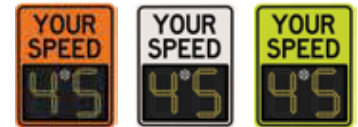

SafePace Evolution 11 Driver Feedback Radar Speed Sign

General Description

The SafePace Evolution 11 driver feedback sign is the solution that fits your budget. This compact radar speed sign offers exceptional visibility and power efficiency in a lightweight and portable solution. Featuring the options you need at remarkably affordable pricing, the SafePace Evolution 11 driver feedback sign will help you keep your neighborhoods safe for years to come.

Features

- **1 Year SafePace Cloud Included:** Control your signs, access data, generate statistical reports and manage sign parameters, such as threshold speeds and violator strobe, with remote access via SafePace Cloud.
- **Speed Violator Strobe:** Programmable flashing strobe alerts drivers to slow down when they exceed the threshold speed you choose.
- **Energy Efficient:** The sign can function up to 3 weeks autonomously with optional battery power depending on traffic volume.
- **Optimal Visibility:** Unique light enhancing, anti-glare lens system, as well as automatic ambient light adjustment, provide brilliant visibility even in poor lighting conditions.
- **User-Friendly Software Interface:** Sign can be programmed quickly and easily.
- **Stealth Mode:** Baseline traffic data can be collected for comparison and analysis while speed display appears blank to motorists.
- **Universal Mounting:** Optional mounting brackets let you use one sign at multiple locations with the turn of a key.
- **Superior construction** and durability for long-lasting performance.