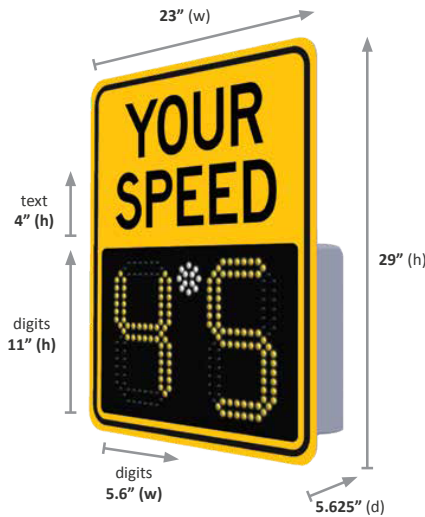

SafePace Evolution 11 Driver Feedback Radar Speed Sign

General Description

The SafePace Evolution 11 driver feedback sign is the solution that fits your budget. This compact radar speed sign offers exceptional visibility and power efficiency in a lightweight and portable solution. Featuring the options you need at remarkably affordable pricing, the SafePace Evolution 11 driver feedback sign will help you keep your neighborhoods safe for years to come.

EV 11 Specifications

Digit Size	11"
Height	29"
Weight	20 lb.
24/7, 365 Scheduling	√
Data Collection	√
Solar Compatibility	√
Battery Operated	√
Universal Mounting	√
Cloud Compatibility	√
Trailer Compatibility	√
Dolly Compatibility	√
Hitch Compatibility	√
Warranty	2 Years

+1.888.446.9255 USA
+1.916.394.9884 Worldwide
+1.916.394.2809 Fax

xwalk.com
sales@xwalk.com

Traffic Safety Corp., 2708 47th Ave.
Sacramento, CA, 95822, USA

Feature	Specifications
Dimensions	
Digits	11" (h) x 5.6" (w), 98 LEDs per digit
Unit with "YOUR SPEED" sign mounted	Full size sign: 29.0" (h) x 23.0" (w) x 5.625" (d)
Sign Weight (includes "YOUR SPEED" sign (2 lb.) mounted)	
AC Powered	20 lb.
Battery Powered	20 lb. (not including batteries)
Solar Powered	20 lb. (not including batteries, solar panel or bracket)
General Specifications	
Operating Temperatures F° (C°)	-40° (-40°) to 185° (85°)
2-Digit Speed Display	- Miles per hour (mph) 3-99. - Kilometers per hour (km/h) 5-99.
Faceplate	High-Intensity prismatic reflective sheeting on "YOUR SPEED" signs with black colored text. MUTCD approved colors and format.
Communications	Bluetooth (standard). GSM/GPRS (optional, for use with SafePace Cloud)
Programming	SafePace Pro sign management software, SafePace Cloud remote sign management, 24/7 365 day unlimited programming and scheduling