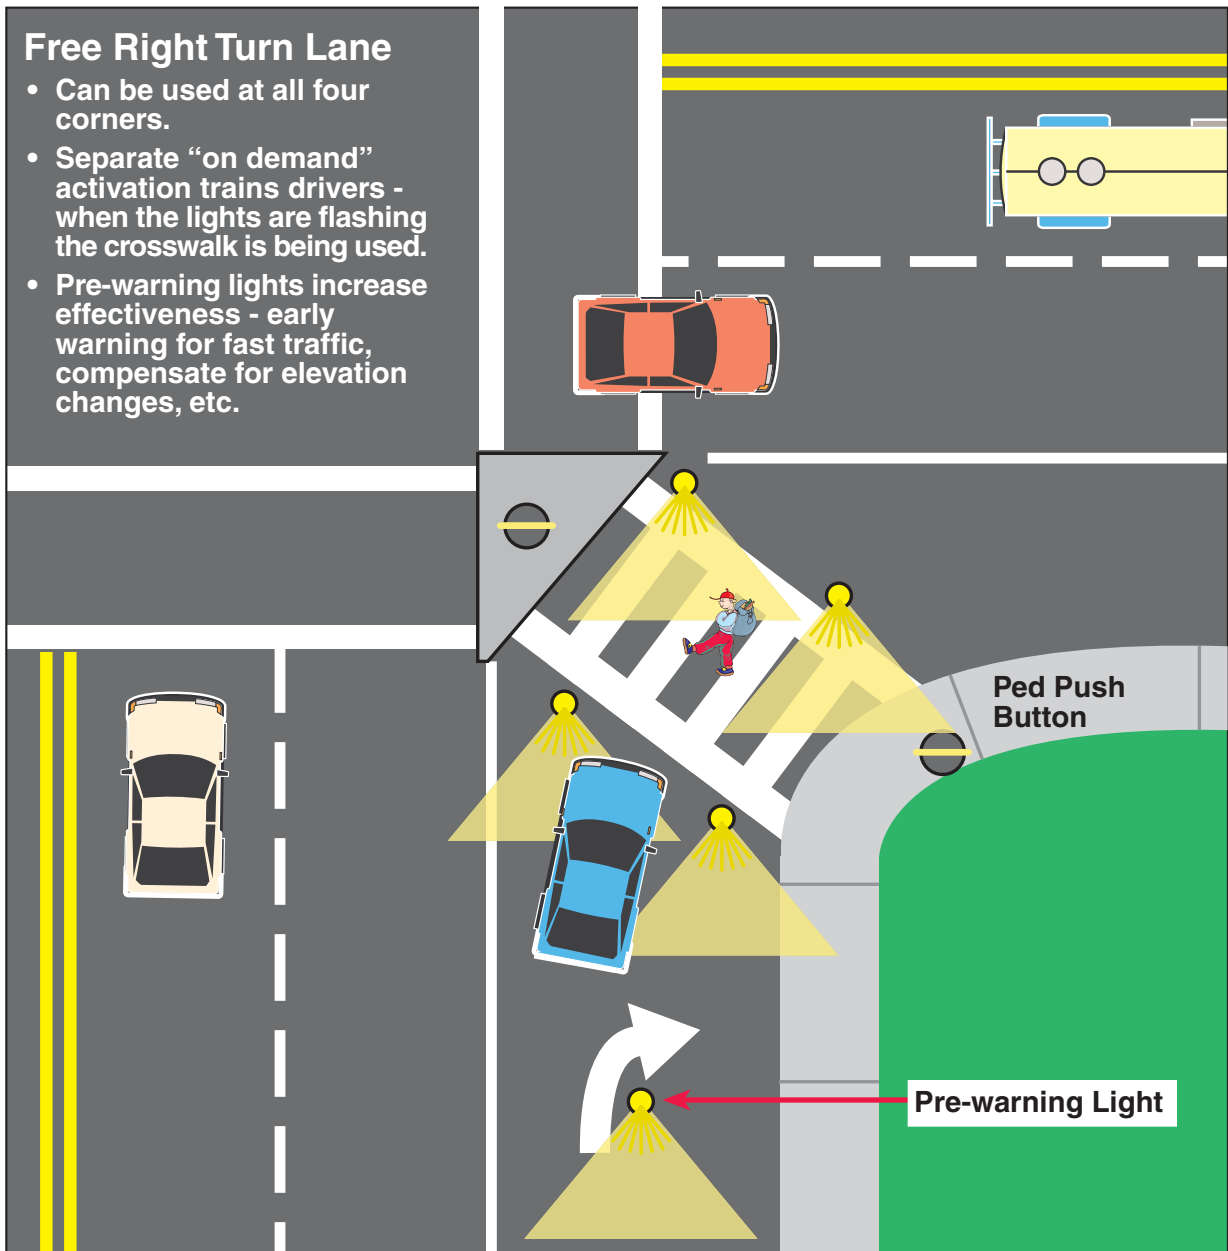

TF: (888) 446-9255
PH: (916) 394-9884
EM: sales@xwalk.com
WEB: www.xwalk.com
Traffic Safety Corporation
2708 47th Ave. Sacramento,
CA 95822-3806

Free Right Turn Lane Sample Layout

Free Right Turn Lane

- Can be used at all four corners.
- Separate “on demand” activation trains drivers - when the lights are flashing the crosswalk is being used.
- Pre-warning lights increase effectiveness - early warning for fast traffic, compensate for elevation changes, etc.