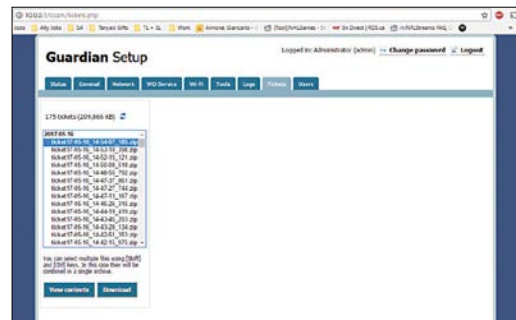

Download or View Ticket Contents

Visit our web site: www.xwalk.com