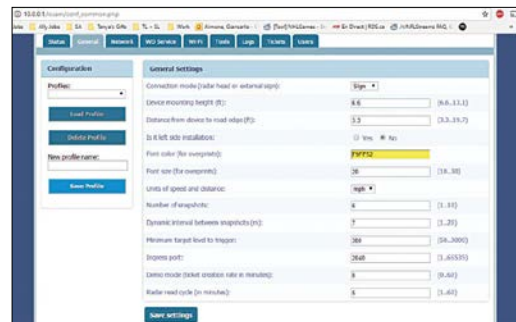

Camera Configuration