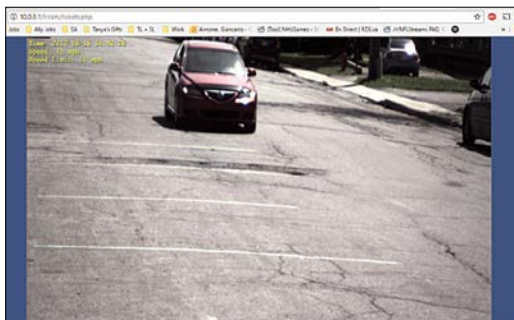

The camera, designed for use on low-volume roads such as campuses and private communities, captures images of vehicles that exceed the speed of your choice. Speeds are detected via radar unit of a connected SafePace sign. Speed-stamped photos as well as all speed data from your signs are transmitted to the SafePace cloud, which you can access from any device, anywhere. Images can be used to warn drivers or enforce speed limits.

Features

- Fixed focal length camera for use in both day and night time image capture.
- Violators are photographed from one approaching lane; ideal for campus or Home Owners Association roads.
- On-camera interface allows you to set local speed limit, violation speed limit, and how many images to capture per violator.
- Technology fully operational in all weather conditions including fog, rain, snow, or intense heat or cold.
- Powered by AC power supply and connected to SafePace sign of your choice.
- Zero software footprint with no required software installation.
- Data is accessible from anywhere with an internet connection.
- Two year warranty on camera, one year warranty on batteries.

Time: 2017-01-26 10:47:35
 Speed: 49 km/h
 Speed Limit 5 km/h

Animation

<<
Export
Validate
Download
>>

Guardian Login

Camera Configuration

Ticket Capture (Speed limit)

Download or View Ticket Contents

Visit our web site: www.xwalk.com