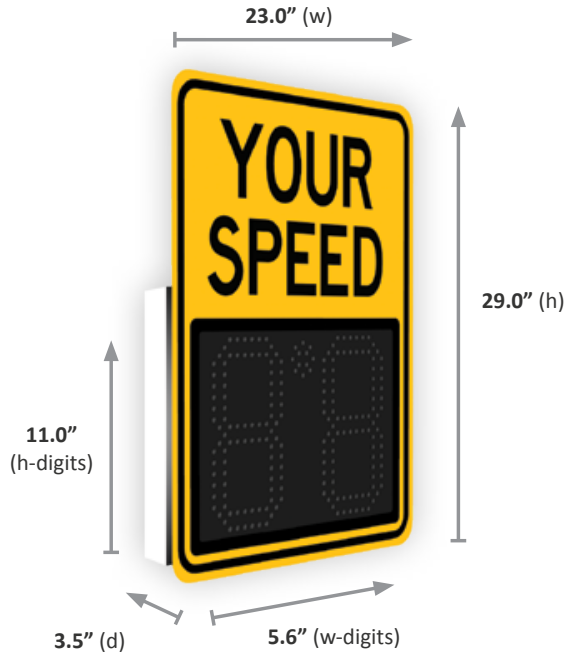

Feature	Specifications
Dimensions	
Digits	11" (h) x 5.6" (w), 98 LEDs per digit
Unit with "YOUR SPEED" Sign Mounted	Full size sign: 29.0" (h) x 23.0" (w) x 3.5" (d)
Sign Weight (includes "YOUR SPEED" sign (2 lb.) mounted)	
AC Powered	21 lb.
4 Cell Battery Powered Model	25 lb.
Solar Powered Model	23 lb. (not including solar panel or bracket)
General Specifications	
Operating Temperatures F° (C°)	-40° (-40°) to 185° (85°)
Speed Units	Miles per hour (mph) or kilometers per hour (km/h)
Faceplate	Yellow or white high-intensity prismatic reflective sheeting on sign face with black colored text. MUTCD approved colors and format.
Bashplate	Aluminum, 0.25"
Communications	Bluetooth (standard), GSM/GPRS (optional, for use with SafePace Cloud)
Programming	SafePace Pro sign management software, SafePace Cloud remote sign management, 24/7 365 day unlimited programming and scheduling

Feature	Specifications
Power Options (Electrical Specifications)	
AC Power Input	100~240 V AC
DC Power Input	12 V DC
Solar Panel Options	20W, 50W
Radar	
Strobe	Dual Strobe and Single Strobe
Internal	SS300 Doppler (FCC approved)
Radar RF Out	5 mW maximum
Radar F-center	24.125 GHz or 24.200 GHz
Pickup Distance	Up to 300 feet
Beam	24° (vertical) x 12° (horizontal), linear polarization
CE Mark	Yes
Display	
LEDs	208
Digits	196 Amber, 23°, 5 mm, luminous intensity (5,000 – 12,000 mcd/LED)
Speed Violator Strobes	12 White, 15°, 5 mm, luminous intensity (18,000 – 28,000 mcd/LED)
Optical Lenses	208
Ambient Light Sensors	1 sensor and automatic brightness control
Enclosure	
Construction	12 gauge aluminum, flat black powder coated front for reduced glare and maximum contrast; light gray powder coated body to minimize heat absorption
Weatherproof Rating	Weatherproof, NEMA 4X-12, IP65 level compliant. Non-sealed and ventilated.
Warranty	
Sign	2 years
Batteries	1 year

+1.888.446.9255 USA
+1.916.394.9884 Worldwide

xwalk.com
sales@xwalk.com

Traffic Safety Corp., 2708 47th Ave.
Sacramento, CA, 95822, USA