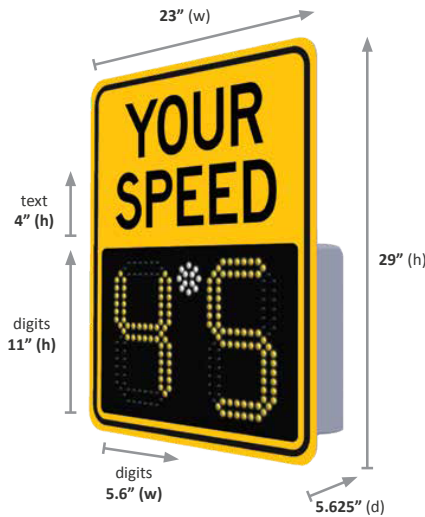

## SafePace Cloud Remote Access

We include 1 year of SafePace Cloud with all Evolution radar signs. SafePace Cloud allows you to remotely access and manage your signs from anywhere, anytime.

- View real time sign data.
- Access all sign stats from one location.
- Download traffic data and reports.
- Set up customized alerts.
- Change settings and parameters.
- Cut down on workforce hours.

## EV 11 Specifications

Digit Size	11"
Height	29"
Weight	20 lb.
24/7, 365 Scheduling	√
Data Collection	√
Solar Compatibility	√
Battery Operated	√
Universal Mounting	√
Cloud Compatibility	√
Trailer Compatibility	√
Dolly Compatibility	√
Hitch Compatibility	√
Warranty	2 Years

+1.888.446.9255 USA  
+1.916.394.9884 Worldwide

xwalk.com  
sales@xwalk.com

Traffic Safety Corp., 2708 47th Ave.  
Sacramento, CA, 95822, USA

Feature	Specifications
<b>Dimensions</b>	
Digits	11" (h) x 5.6" (w), 98 LEDs per digit
Unit with "YOUR SPEED" sign mounted	Full size sign: 29.0" (h) x 23.0" (w) x 5.625" (d)
<b>Sign Weight (includes "YOUR SPEED" sign (2 lb.) mounted)</b>	
AC Powered	20 lb.
Battery Powered	20 lb. (not including batteries)
Solar Powered	20 lb. (not including batteries, solar panel or bracket)
<b>General Specifications</b>	
Operating Temperatures F° (C°)	-40° (-40°) to 185° (85°)
2-Digit Speed Display	- Miles per hour (mph) 3-99. - Kilometers per hour (km/h) 5-99.
Faceplate	High-Intensity prismatic reflective sheeting on "YOUR SPEED" signs with black colored text. MUTCD approved colors and format.
Communications	Bluetooth (standard). GSM/GPRS (optional, for use with SafePace Cloud)
Programming	SafePace Pro sign management software, SafePace Cloud remote sign management, 24/7 365 day unlimited programming and scheduling