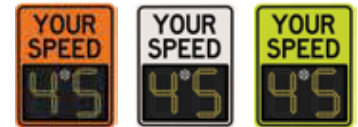

# SafePace Evolution 11 Driver Feedback Radar Speed Sign

## General Description

The SafePace Evolution 11 driver feedback sign is the solution that fits your budget. This compact radar speed sign offers exceptional visibility and power efficiency in a lightweight and portable solution. Featuring the options you need at remarkably affordable pricing, the SafePace Evolution 11 driver feedback sign will help you keep your neighborhoods safe for years to come.

## Features

- **1 Year SafePace Cloud Included:** Control your signs, access data, generate statistical reports and manage sign parameters, such as threshold speeds and violator strobe, with remote access via SafePace Cloud.
- **Speed Violator Strobe:** Programmable flashing strobe alerts drivers to slow down when they exceed the threshold speed you choose.
- **Energy Efficient:** The sign can function up to 3 weeks autonomously with optional battery power depending on traffic volume.
- **Optimal Visibility:** Unique light enhancing, anti-glare lens system, as well as automatic ambient light adjustment, provide brilliant visibility even in poor lighting conditions.
- **User-Friendly Software Interface:** Sign can be programmed quickly and easily.
- **Stealth Mode:** Baseline traffic data can be collected for comparison and analysis while speed display appears blank to motorists.
- **Universal Mounting:** Optional mounting brackets let you use one sign at multiple locations with the turn of a key.
- **Superior construction** and durability for long-lasting performance.