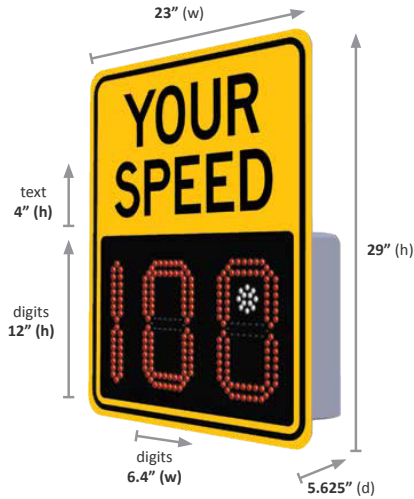

Feature	Specifications
Dimensions	
Digits	- First digit: 12"(h) x 1.125"(w), 64 LEDs (3-digit signs only) - Other digits: 12"(h) x 6.4"(w), 224 LEDs per digit
Unit with "YOUR SPEED" sign mounted	Full size sign: 29.0"(h) x 23.0"(w) x 5.625"(d)
Sign Weight (includes "YOUR SPEED" sign (2 lb.) mounted)	
AC Powered	20 lb.
Battery Powered	20 lb. (not including batteries)
Solar Powered	20 lb. (not including batteries, solar panel or bracket)
General Specifications	
Operating Temp. F° (C°)	-40° (-40°) to 185° (85°)
3-Digit Speed Display	- Miles per hour (mph) 3-99. - Kilometers per hour (km/h) 5-160.
Faceplate	High-Intensity prismatic reflective sheeting on "YOUR SPEED" signs with black colored text. MUTCD approved colors and format.
Communications	Bluetooth (standard). GSM/GPRS (optional, for use with SafePace Cloud)
Programming	SafePace Pro sign management software, SafePace Cloud remote sign management, 24/7 365 day unlimited programming and scheduling.

Feature	Specifications
Power Options (Electrical Specifications)	
AC Power Input	100~240 V AC
DC Power Input	12 V DC
Solar Panel Options	50W solar panel
Radar	
Internal	Doppler (FCC approved)
Model	DF 600
Radar RF Out	5 mW maximum
Radar F-center	24.125 GHz or 24.200 GHz
Pickup Distance	Up to 400 feet
Beam Angle	24° (vertical) x 12° (horizontal)
Beam Polarization	Linear
CE Mark (Radar)	Yes
Display	
LEDs	524
Digits (Yellow)	- 256 LEDs - Color: Yellow (590 nm) - Viewing Angle at 50% IV: 30° - Partial Flux (Brightness): 9000 - 22400 Ev,[lux]/LED
Digits (Red)	- 256 LEDs - Color: Red (633 nm) - Viewing Angle at 50% IV: 30° - Partial Flux (Brightness): 7100 - 18000 Ev,[lux]/LED
Speed Violator Strobe	- 12 LEDs - Color: White (2700 K - 6500 K) - Viewing angle at 50% IV: 150° - Luminous Flux: typically 33lm @ 4000 K - Luminous Efficacy: typically 176 lm/W @4000 K
Ambient Light Sensor	1 sensor and automatic brightness adjustment
Enclosure	
Construction	Vandal resistant, lightweight polymer. Matte black front for reduced glare and maximum contrast. Light gray body to minimize heat absorption.
Weatherproof Rating	Weatherproof, NEMA 4X-12, IP65 level compliant. Non-sealed and ventilated.
Warranty	
Sign	2 years
Batteries	1 year