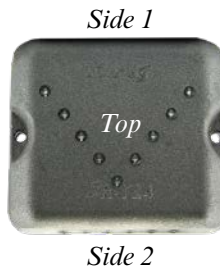

LED Configuration:

- Unidirectional or bidirectional
- Unidirectional or bidirectional with 2 parallel lines on top
- Unidirectional or bidirectional with arrow on top