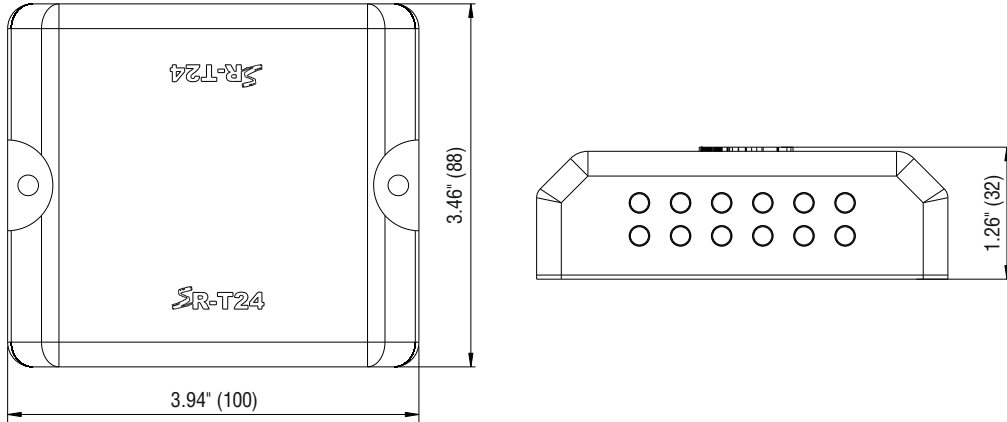

Traffic Safety Corporation
2708 47th Ave.
Sacramento, CA 95822-3806
Toll Free: 888.446.9255
Tel: 916.394.9884
Email: sales@xwalk.com
Web: www.xwalk.com

TS-SR-T24 Tunnel Guidance LED Road Stud

Dimensions (mm)

Installation Procedure

Personal protective equipment must be worn during installation process.