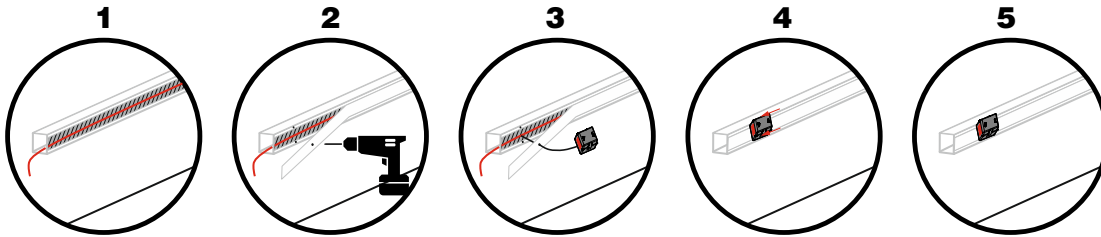

¹ 10mA AC must be added to total power consumption.

- LED Type: 5mm
- LED Colors: White, Warm White, Red, Yellow, Green, Blue
- Viewing Angle: 30° or 45°

Mechanical:

- Material: Anodized and Lacquered Aluminum
- LED polycarbonate lens protection
- Weight: 1.2 lb. (.55 kg)
- Protection Index: IP68, IK10
- Dimensions: 3.46" (88mm) length x 3.94" (100mm) width x 1.26" (32mm) height

Optical:

- LED Number:
 12 LEDs (unidirectional)
 24 LEDs (bidirectional)
 9 LEDs (arrow on top)
 10 LEDs (parallel lines on top)

Visit our web site: www.xwalk.com

Traffic Safety Corporation
2708 47th Ave.
Sacramento, CA 95822-3806
Toll Free: 888.446.9255
Tel: 916.394.9884
Email: sales@xwalk.com
Web: www.xwalk.com

TS-SR-T24 Tunnel Guidance LED Road Stud

Dimensions (mm)

Installation Procedure

Personal protective equipment must be worn during installation process.

TS-SR-T24 rail installation example in trunking

- 1** Install the trunking in the wall and pass the power cable inside.
- 2** With a drill, make a hole to pass the cable and two holes for the fixing screws.
- 3** Pass the TS-SR-T24 cable to the hole and connect it to the power cable.
- 4** Hold in place the TS-SR-T24 with two screws M4 x 25 or M4 x 20.
- 5** Power the stud to check that everything is operational.