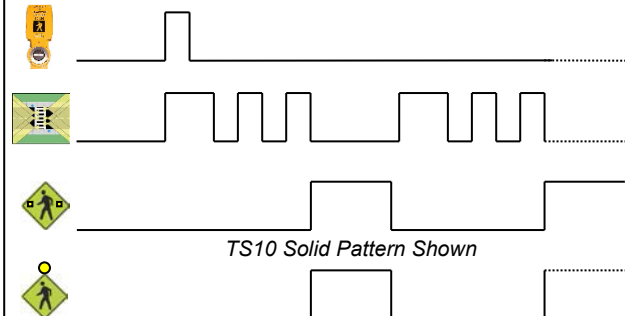

Typical Configuration

AC Input, In-pavement Lights, Push Button
 Activation, Optional DC Signs & DC Beacons

Typical Operation

Signs flash in sync with IRWL Primary pattern.

Optional Operation

Signs flash opposite of IRWL Primary pattern.