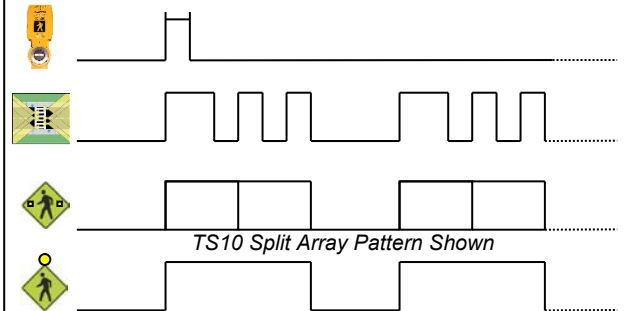

Traffic Safety Corporation
 2708 47th Ave.
 Sacramento, CA 95822-3806
 Toll Free: 888.446.9255
 Tel: 916.394.9884
 Email: sales@xwalk.com
 Web: www.xwalk.com

TS1000 System Configuration with Signs and Beacons

Typical Configuration

AC Input, In-pavement Lights, Push Button
 Activation, Optional DC Signs & DC Beacons

Typical Operation

Signs flash in sync with IRWL Primary pattern.

Optional Operation

Signs flash opposite of IRWL Primary pattern.