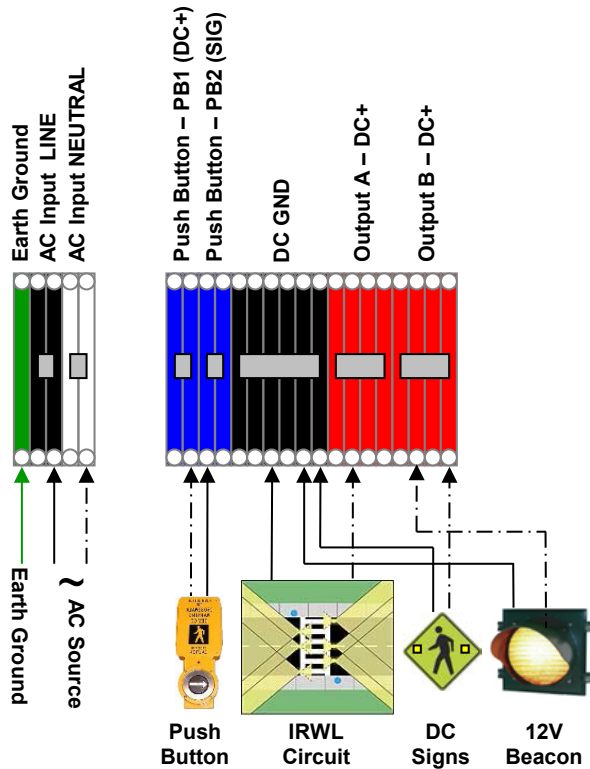

Traffic Safety Corporation
 2708 47th Ave.
 Sacramento, CA 95822-3806
 Toll Free: 888.446.9255
 Tel: 916.394.9884
 Email: sales@xwalk.com
 Web: www.xwalk.com

TS1000 System Configuration with Signs and Beacons

Typical Configuration

AC Input, In-pavement Lights, Push Button
 Activation, Optional DC Signs & DC Beacons

Typical Operation

Signs flash in sync with IRWL Primary pattern.

Optional Operation

Signs flash opposite of IRWL Primary pattern.