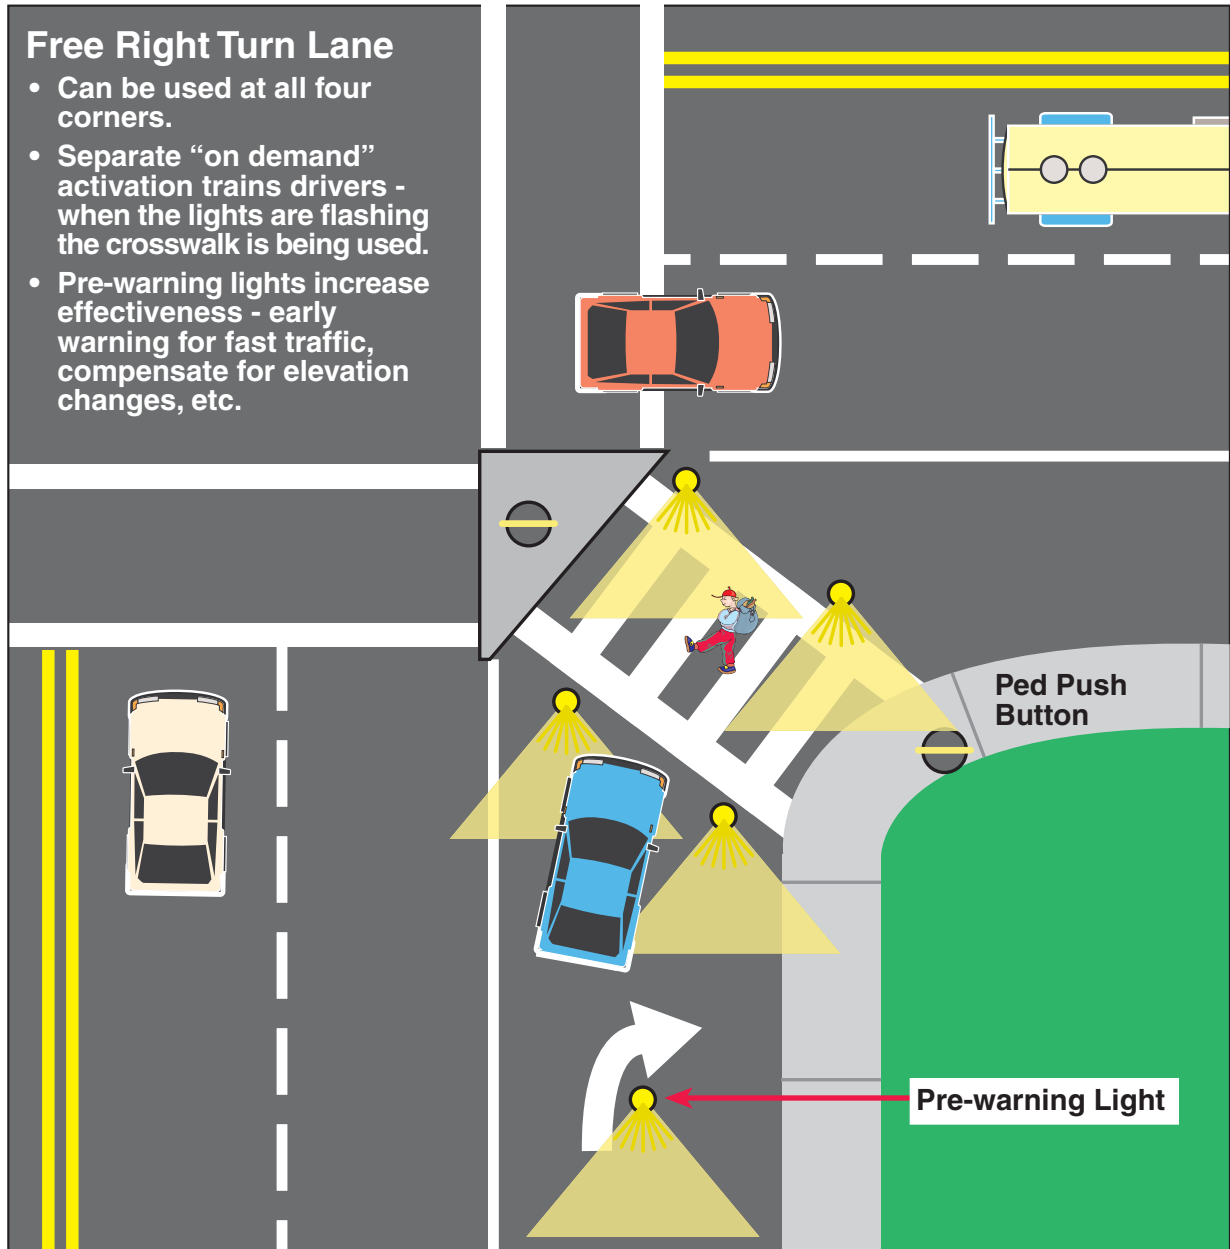

TF: (888) 446-9255
PH: (916) 394-9884
FX: (916) 394-2809
EM: sales@xwalk.com
WEB: www.xwalk.com
Traffic Safety Corporation
2708 47th Ave.
Sacramento, CA 95822-3806

Free Right Turn Lane Sample Layout

Visit our web site: www.xwalk.com

Two Lane Crosswalk

Four Lane Crosswalk