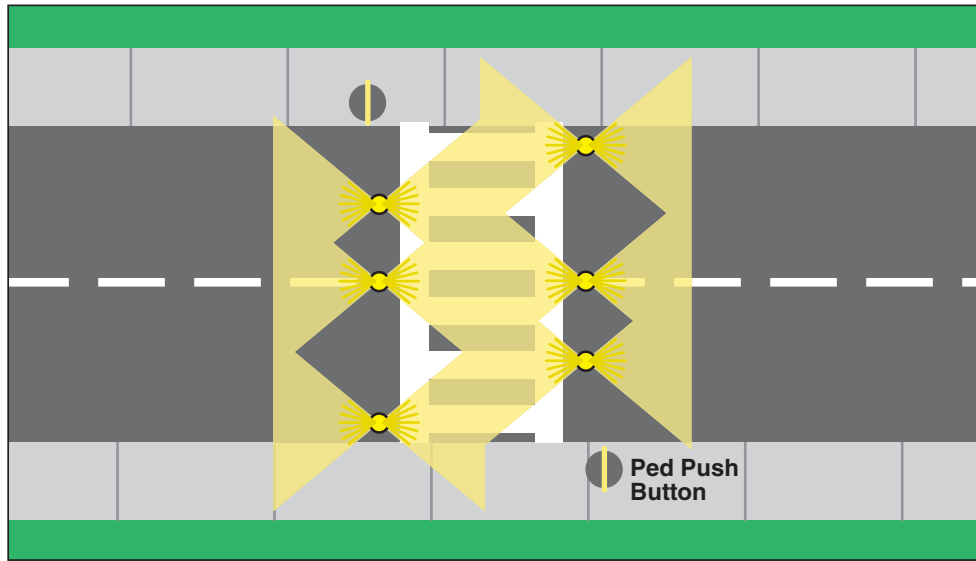

TF: (888) 446-9255
PH: (916) 394-9884
FX: (916) 394-2809
EM: sales@xwalk.com
WEB: www.xwalk.com
Traffic Safety Corporation
2708 47th Ave.
Sacramento, CA 95822-3806

Free Right Turn Lane Sample Layout

Visit our web site: www.xwalk.com

Two Lane Crosswalk

Four Lane Crosswalk