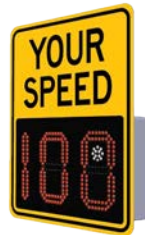

# SafePace Evolution Radar Sign Comparison Chart

## Common Features

- Polymer sign face
- 1 year Cloud included<sup>1</sup>
- Speed violator strobe
- 24/7, 365 scheduling
- Data collection
- Solar compatibility
- Stealth mode<sup>2</sup>
- Dolly compatibility
- Trailer compatibility
- Four sign colors available
- 2 year warranty

Notes:

1. SafePace Cloud: Allows you to remotely access and manage your signs from anywhere, anytime.
2. Stealth Mode: Baseline traffic data can be collected for comparison and analysis while speed display appears blank to motorists.
3. Dual-Color Display: LED digit color can be programmed to change from yellow to red based on driver speed.
4. Slow Down Messaging: Sign flashes "Slow Down" message at drivers who exceed designated speed.
5. Custom Messaging: Display a scrolling message or moving arrows.
6. Universal Mounting Bracket (optional on EV 11 and EV 12) allows the sign to be easily mounted to virtually any type of pole or surface in a quick, easy and secure manner.